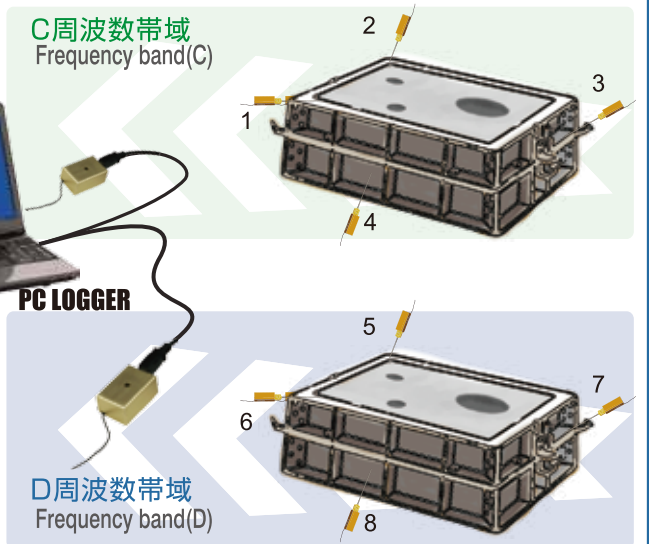

耐火物の補修タイミング監視 Monitoring of proper refractory repair timing

取鍋表面温度と溶湯温度から耐火物の厚さ = 減少を予測

The present refractory thickness is estimated from the ladle surface temperature and the melt temperature, enabling monitoring of refractory thickness decrease.

システム例 System example

注湯取鍋の温度測定

Temperature measurement of the melt in the pouring ladle

砂型金型温度測定

Temperature measurement in sand mold and permanent mold

詳細は営業担当までお問い合わせください

Please, contact our sales Staff for more details.