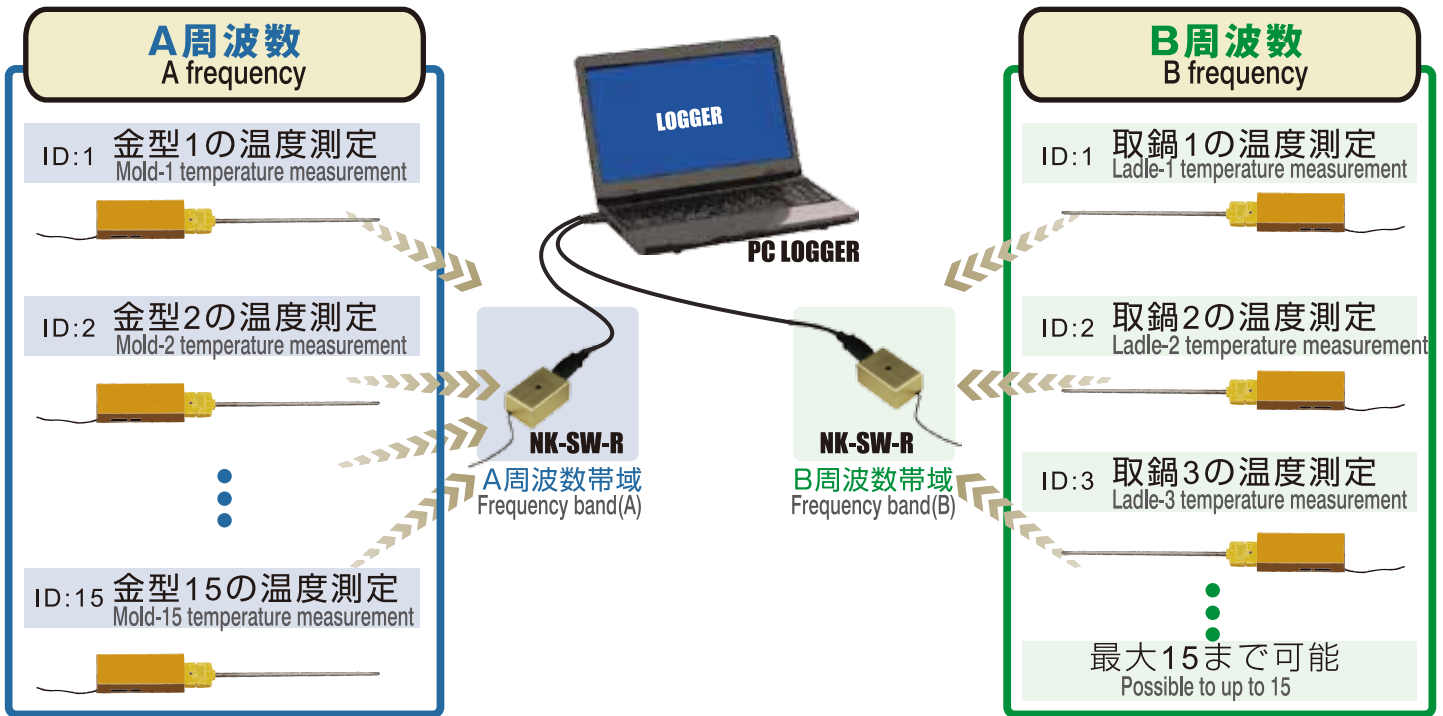

バッテリー充電式 (USB)
Battery charging (USB)

最短1秒間隔で
サンプリング可能

The sampling is
an interval for a minimum
period of 1 sec.

PC 接続用
USB ケーブル
PC connection USB cable

無線受信器
Wireless receiver
NK-SW-R

※熱電対は別売
Thermocouple is sold separately

■ 用途 System example

■ 導入例 introduction example

取鍋内容湯温度予測 Prediction of melt temperature in ladles

取鍋表面温度と取鍋耐火物の厚さから現在の溶湯温度を予測
The present melt temperature is estimated from the ladle surface temperature and the ladle refractory thickness.

耐火物の補修タイミング監視 Monitoring of proper refractory repair timing

取鍋表面温度と溶湯温度から耐火物の厚さ = 減少を予測

The present refractory thickness is estimated from the ladle surface temperature and the melt temperature, enabling monitoring of refractory thickness decrease.