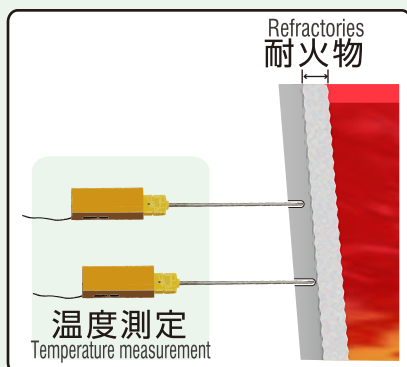

バッテリー充電式 (USB)
Battery charging (USB)

最短1秒間隔で
サンプリング可能

The sampling is
an interval for a minimum
period of 1 sec.

PC 接続用
USB ケーブル
PC connection USB cable

無線受信器
Wireless receiver
NK-SW-R

※熱電対は別売
Thermocouple is sold separately

■ 用途 System example

■ 導入例 introduction example

取鍋内容湯温度予測 Prediction of melt temperature in ladles

取鍋表面温度と取鍋耐火物の厚さから現在の溶湯温度を予測
The present melt temperature is estimated from the ladle surface temperature and the ladle refractory thickness.

耐火物の補修タイミング監視 Monitoring of proper refractory repair timing

取鍋表面温度と溶湯温度から耐火物の厚さ = 減少を予測

The present refractory thickness is estimated from the ladle surface temperature and the melt temperature, enabling monitoring of refractory thickness decrease.